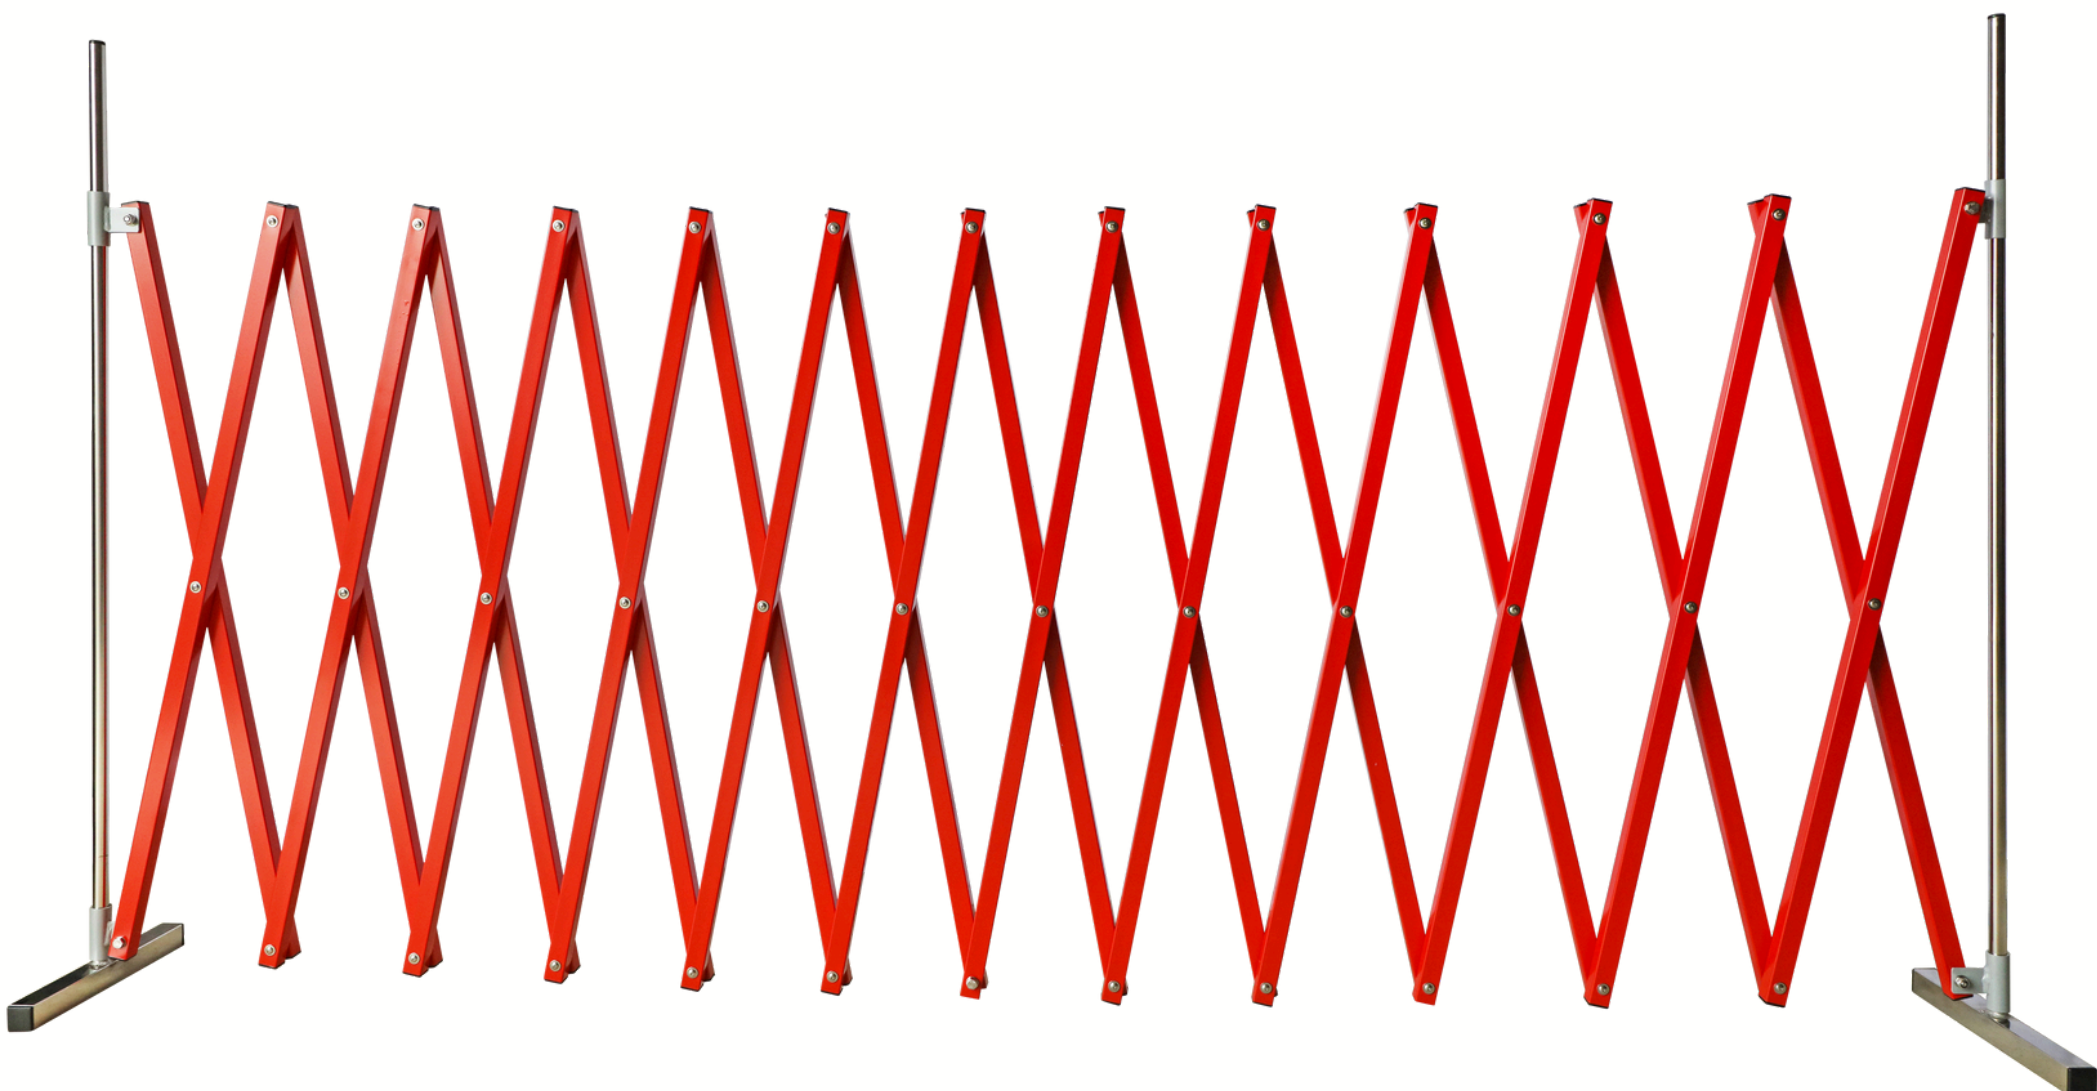

Price List

XPANDO BARRIERS

0800 497 263

www.xpando.co.nz

1 Meter High

Height X Width	Price
1m x 1m	\$300
1m x 2m	\$400
1m x 3m	\$500
1m x 4m	\$675
1m x 5m	\$750
1m x 6m	\$1,000
1m x 7m	\$1,250
1m x 8m	\$1,350
1m x 9m	\$1,500
1m x 10m	\$1,750

- Prices above do not include GST

1.5 Meter High

Height X Width	Price
1.5m x 1m	\$500
1.5m x 2m	\$650
1.5m x 3m	\$800
1.5m x 4m	\$900
1.5m x 5m	\$1,100
1.5m x 6m	\$1,500
1.5m x 7m	\$1,700
1.5m x 8m	\$1850
1.5m x 9m	\$2,000
1.5m x 10m	\$2,150

- Prices above do not include GST

2 Meter High

Height X Width	Price
2m x 1m	\$650
2m x 2m	\$750
2m x 3m	\$1,000
2m x 4m	\$1,250
2m x 5m	\$1,450
2m x 6m	\$1,750
2m x 7m	\$2,000
2m x 8m	\$2,250
2m x 9m	\$2,500
2m x 10m	\$2,750